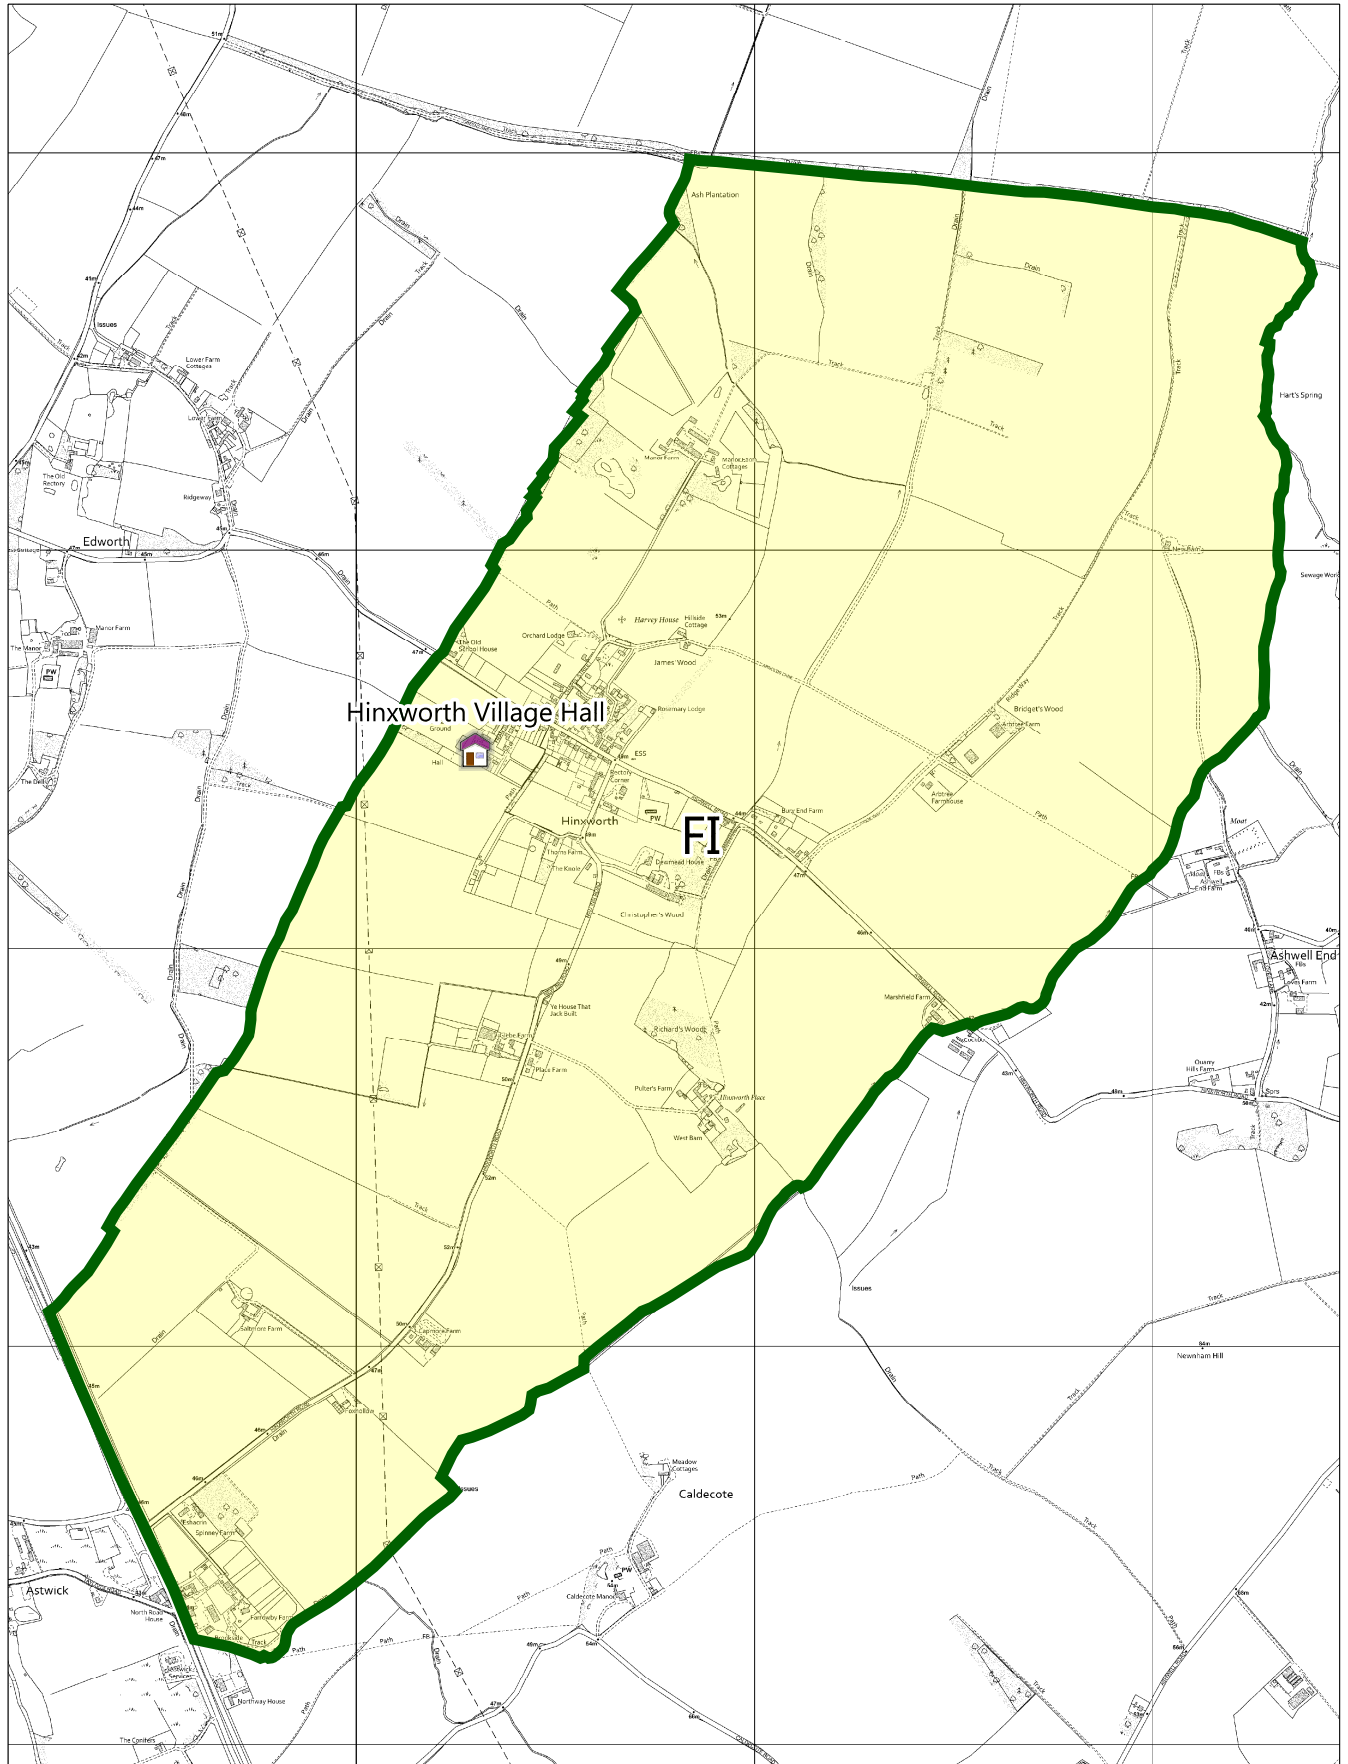

Hinxworth Village Hall - Arbory Ward

Hinxworth Village Hall, Francis Road,
Hinxworth, SG7 5HL

NORTH HERTFORDSHIRE DISTRICT COUNCIL

Scale: 1:19000
Date: 16:08:19

© Crown copyright and database rights 2019 Ordnance Survey 100018622